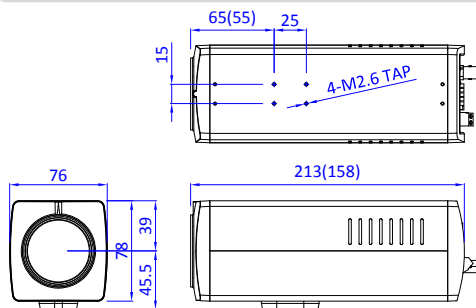

Dimension

- Dimension & Weight are different by models.