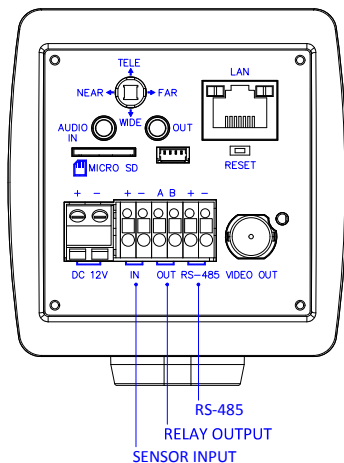

Specification

Model	HIZ-HB30W	HIZ-HB20W	HIZ-HB10W
Camera			
Image Sensor	1/3" Panasonic CMOS Sensor		
Pixel	2,120K Pixels		
Resolution	MAX. 1920 x 1080p (30/25FPS)		
Zoom	Optical x30, Digital x32	Optical x20, Digital x32	Optical x10, Digital x32
Video Signal-to-Noise	More than 50 dB		
Focal Length	F1.6 ~ F4.7, f=4.3mm ~ 129mm	F1.6 ~ F3.5, f=4.7mm ~ 94mm	F1.6 ~ F1.8, f=5.1mm ~ 51mm
Angle of View	H : 58.9°(Wide) ~ 2.11°(Tele), V : 45.3°(Wide) ~ 1.61°(Tele)	H : 55.4°(Wide) ~ 2.9°(Tele), V : 32.6°(Wide) ~ 1.6°(Tele)	H : 54°(Wide) ~ 4.9°(Tele), V : 31°(Wide) ~ 4°(Tele)
MIN. Illuminance	DSS Off : 0.5 Lux @ Color, 0.1 Lux @ B/W DSS On : 0.125 Lux @ Color, 0.025 Lux @ B/W		
Day & Night	Auto / Day / Night(ICR)		
Focus	Auto / Manual / One-Push		
AE Mode	Auto / Iris / Shutter / Manual		
AGC	On / Off		
Shutter Speed	1/30(25) ~ 1/30,000 [SEC.]		
DSS	Off / MAX. x2 ~ x4		
Flickerless	On / Off		
Iris	0 ~ 20		
Brightness	0 ~ 20		
White Balance	Auto / One-Push / Manual / Indoor / Outdoor		
WDR / BLC	Off / WDR / BLC		
HLC	On / Off		
De-Fog	On / Off		
Sharpness	0 ~ 10		
DNR	Auto / Off / Low / Middle / High		
Motion Detection	3 Positions		
Privacy Mask	24 Masks		
OSD Menu	English, Simplified Chinese, Traditional Chinese, Japanese		
Ethernet	Ethernet 10/100 Base-T (RJ-45)		
Video Output	CVBS, 1Vp-p		
Audio I/O	Mono Jack, Line In/Out		
Memory Slot	Micro SD		
Serial Port	RS-485, Pelco-D		
Sensor Input	1 Input, Photo-Coupler Type		
Alarm Output	1 Output, Relay Output, MAX. Load DC 24V, 1A / AC 125V, 0.5A		
Operating Temperature	-10°C ~ 50°C / 14°F ~ 122°F		
Dimension	76(W) x 78(H) x 213(L) [mm] / 3(W) x 3.1(H) x 8.4(L) [""]	76(W) x 78(H) x 213(L) [mm] / 3(W) x 3.1(H) x 8.4(L) [""]	76(W) x 78(H) x 158(L) [mm] / 3(W) x 3.1(H) x 6.3(L) [""]
Weight	1.05 Kg / 2.3 lb	1.05 Kg / 2.3 lb	920 g / 2 lb
PoE(Power over Ethernet)	802.3af		
Input Power	DC 12V, 0.8A or PoE		
Network			
System OS	Embedded Linux		
Protocol	TCP/IP, UDP/IP, RTP, RTSP, RTCP, NTP, HTTP, DHCP, FTP, SMTP, DNS, DDNS		
ONVIF	Version 17.06		
DDNS	Support		
Simultaneous User Access	MAX. 10 Users		
Video Compression Format	H.265, H.264, M-JPEG		
Video Resolution	1920x1080, 1280x1024, 1280x960, 1280x720, 1024x768, 640x480, 320x240		
Video Frame Rate	MAX. 30FPS @ All Resolutions		
Video Quality Control	H.265 & H.264 : Bitrate Control / M-JPEG : Quality Level Control		
Video Streaming	Triple Stream (Stream 1, 2, 3), RTP/RTSP, Unicast RTP, Multicast RTP		
Audio Compression Format	G.711 u-Law		
Audio Streaming	Two Way		
Web Browser OS	Windows 7, 8, 10		
Web Browser Manager	IE11, Firefox, Safari, Opera		
Web Browser Viewer	IE11 or Higher (Active-X)		
# Specification & Design are subject to change without prior notice.